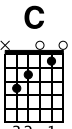

38

///

TAB

0 0 0 0 0 0

2 2 2 2 2 2

0 0 0 0 0 0

0 0 0 0 0 0

0 0 0 0 0 0

G