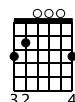

Musical notation for measures 20-23. Includes treble clef, notes, and tablature. Tablature includes fret numbers (0, 2, 3) and string numbers (0, 2, 3).

Da Segno

Musical notation for measures 24-27. Includes treble clef and double bar lines with repeat signs. Tablature also shows double bar lines with repeat signs.

D

Musical notation for measures 28-31. Includes treble clef, notes, and tablature. Tablature includes fret numbers (0, 2, 3) and string numbers (0, 2, 3). Includes a 4x repeat sign.

Em

32

///

TAB

0 0 0 0 0 0