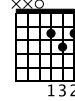

Redemption Song

Bob Marley

Sunset Guitar Lessons

♩ = 112

Intro

1. 2.

mf

Verse

Da Coda

Musical notation for measures 15-19. Includes treble clef, notes, and tablature. Tablature includes fret numbers (3, 2, 0) and string numbers (3, 2, 0).

Em

C

D

G

C

D

Musical notation for measures 20-23. Includes treble clef, notes, and tablature. Tablature includes fret numbers (0, 2, 3) and string numbers (0, 2, 3).

Da Segno

Musical notation for measures 24-27. Includes treble clef and double bar lines with repeat signs. Tablature also shows double bar lines with repeat signs.