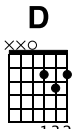

35

TAB

0 0 0 0 0 0

2 2 2 2 2 2

3 3 3 3 3 3

0 0 0 0 0 0

0 0 0 0 0 0

Em