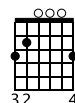

Da Coda

Musical notation for measures 15-19. Includes treble clef, notes, and tablature. Tablature includes fret numbers (3, 2, 0) and string numbers (3, 2, 0).

Em

C

D

G

C

D

Musical notation for measures 20-23. Includes treble clef, notes, and tablature. Tablature includes fret numbers (0, 2, 3) and string numbers (0, 2, 3).

Da Segno

Musical notation for measures 24-27. Includes treble clef and double bar lines with repeat signs. Tablature also shows double bar lines with repeat signs.