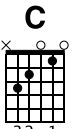

35

TAB

0 0 0 0 0 0

2 2 2 2 2 2

3 3 3 3 3 3

0 0 0 0 0 0

0 0 0 0 0 0

Em