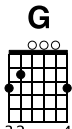

35

TAB

0 0 0 0 0 0

2 2 2 2 2 2

3 3 3 3 3 3

0 0 0 0 0 0

0 0 0 0 0 0

Em