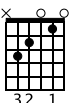

Da Coda

Musical notation for measures 15-19. Includes treble clef, notes, and tablature. Tablature includes fret numbers (3, 2, 0) and string numbers (3, 2, 0).

Em

C

D

G

C

D

Musical notation for measures 20-23. Includes treble clef, notes, and tablature. Tablature includes fret numbers (0, 2, 3) and string numbers (0, 2, 3).

Da Segno

Musical notation for measures 24-27. Includes treble clef and double bar lines with repeat signs. Tablature also shows double bar lines with repeat signs.