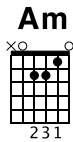

45

T	0	1	0	1	0	1	0	0	0	1	1	1	1	2	2	2	2	2	2	2	2	X	0	X	0	X	0	X	
A	0	0	0	0	0	0	0	2	2	2	2	2	2	2	2	2	2	2	2	2	2	X	X	1	X	1	X	1	X
B	3	3	2	2	2	2	0	0	0	0	0	0	0	0	0	0	0	0	0	0	0	X	X	0	0	0	0	0