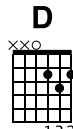

35

TAB

0 0 0 0 0 0

2 2 2 2 2 2

3 3 3 3 3 3

0 0 0 0 0 0

0 0 0 0 0 0

Em