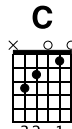

35

TAB

0 0 0 0 0 0

2 2 2 2 2 2

3 3 3 3 3 3

0 0 0 0 0 0

0 0 0 0 0 0

Em