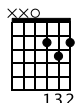

Da Coda

Musical notation for measures 15-19. Includes treble clef, notes, and tablature. Tablature includes fret numbers (3, 2, 0) and string numbers (3, 2, 0).

Em

C

D

G

C

D

Musical notation for measures 20-23. Includes treble clef, notes, and tablature. Tablature includes fret numbers (0, 2, 3) and string numbers (0, 2, 3).

Da Segno

Musical notation for measures 24-27. Includes treble clef and double bar lines with repeat signs. Tablature also shows double bar lines with repeat signs.