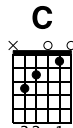

42

TAB

0 0 0 0 0 0

2 2 2 2 2 2

3 3 3 3 3 3

0 0 0 0 0 0

0 0 0 0 0 0