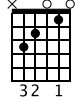

Redemption Song

Bob Marley

Sunset Guitar Lessons

♩ = 112

Intro

1. 2.

mf

Verse

Da Coda

Musical notation for measures 15-19. Includes treble clef, notes, and tablature. Tablature includes fret numbers (3, 2, 0) and string numbers (3, 2, 0).

Em

C

D

G

C

D

Musical notation for measures 20-23. Includes treble clef, notes, and tablature. Tablature includes fret numbers (0, 2, 3) and string numbers (0, 2, 3).

Da Segno

Musical notation for measures 24-27. Includes treble clef and double bar lines with repeat signs. Tablature also shows double bar lines with repeat signs.