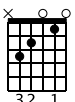

Musical notation for measures 20-23. Includes treble clef, notes, and tablature. Tablature includes fret numbers (0, 2, 3) and string numbers (0, 2, 3).

Da Segno

Musical notation for measures 24-27. Includes treble clef and double bar lines with repeat signs. Tablature also shows double bar lines with repeat signs.

D

Musical notation for measures 28-31. Includes treble clef, notes, and tablature. Tablature includes fret numbers (0, 2, 3) and string numbers (0, 2, 3). Includes a 4x repeat sign.

Em

32

///

TAB

0 0 0 0 0 0