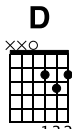

38

///

TAB

0 0 0 0 0 0

2 2 2 2 2 2

0 0 0 0 0 0

0 0 0 0 0 0

0 0 0 0 0 0

G