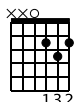

Da Coda

Musical notation for measures 15-19. Includes treble clef, notes, and tablature. Tablature includes fret numbers (3, 2, 0) and string numbers (3, 2, 0).

Em

C

D

G

C

D

Musical notation for measures 20-23. Includes treble clef, notes, and tablature. Tablature includes fret numbers (0, 2, 3) and string numbers (0, 2, 3).

Da Segno

Musical notation for measures 24-27. Includes treble clef and double bar lines with repeat signs. Tablature also shows double bar lines with repeat signs.

D

Musical notation for measures 28-31. Includes treble clef, notes, and tablature. Tablature includes fret numbers (0, 2, 3) and string numbers (0, 2, 3). Includes a 4x repeat sign.

Em

32

///

TAB

0 0 0 0 0 0