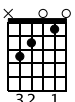

Musical notation for measures 20-23. Includes treble clef, notes, and tablature. Tablature includes fret numbers (0, 2, 3) and string numbers (0, 2, 3).

Da Segno

Musical notation for measures 24-27. Includes treble clef and double bar lines with repeat signs. Tablature also shows double bar lines with repeat signs.

D

Musical notation for measures 28-31. Includes treble clef, notes, and tablature. Tablature includes fret numbers (0, 2, 3) and string numbers (0, 2, 3). Includes a 4x repeat sign.

Em

32

///

TAB

0 0 0 0 0 0