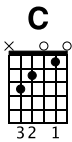

45

T	0	1	0	1	0	1	0	0	0	1	1	1	1	2	2	2	2	2	2	2	2	X	0	X	0	X	0	X	
A	0	0	0	0	0	0	0	2	2	2	2	2	2	2	2	2	2	2	2	2	2	X	X	1	X	1	X	1	X
B	3	3	2	2	2	2	0	0	0	0	0	0	0	0	0	0	0	0	0	0	0	X	X	0	0	0	0	0