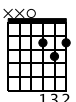

Da Coda

Musical notation for measures 15-19. Includes treble clef, notes, and tablature. Tablature includes fret numbers (3, 2, 0) and string numbers (3, 2, 0).

Em

C

D

G

C

D

Musical notation for measures 20-23. Includes treble clef, notes, and tablature. Tablature includes fret numbers (0, 2, 3) and string numbers (0, 2, 3).

Da Segno

Musical notation for measures 24-27. Includes treble clef and double bar lines with repeat signs. Tablature also shows double bar lines with repeat signs.

D

Musical notation for measures 28-31. Includes treble clef, notes, and tablature. Tablature includes fret numbers (0, 2, 3) and string numbers (0, 2, 3). Includes a 4x repeat sign.

Em

32

///

TAB

0 0 0 0 0 0