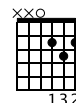

Da Coda

Musical notation for measures 15-19. Includes treble clef, notes, and tablature. Tablature includes fret numbers (3, 2, 0) and string numbers (3, 2, 0).

Em

C

D

G

C

D

Musical notation for measures 20-23. Includes treble clef, notes, and tablature. Tablature includes fret numbers (0, 2, 3) and string numbers (0, 2, 3).

Da Segno

Musical notation for measures 24-27. Includes treble clef and double bar lines with repeat signs. Tablature also shows double bar lines with repeat signs.