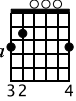

Redemption Song

Bob Marley

Sunset Guitar Lessons

♩ = 112

Intro

1. 2.

mf

Verse

Da Coda

Musical notation for measures 15-19. Includes treble clef, notes, and tablature. Tablature includes fret numbers (3, 2, 0) and string numbers (3, 2, 0).

Em

C

D

G

C

D

Musical notation for measures 20-23. Includes treble clef, notes, and tablature. Tablature includes fret numbers (0, 2, 3) and string numbers (0, 2, 3).

Da Segno

Musical notation for measures 24-27. Includes treble clef and double bar lines with repeat signs. Tablature also shows double bar lines with repeat signs.