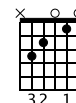

Da Coda

Musical notation for measures 15-19. Includes treble clef, notes, and tablature. Tablature includes fret numbers (3, 2, 0) and string numbers (3, 2, 0).

Em

C

D

G

C

D

Musical notation for measures 20-23. Includes treble clef, notes, and tablature. Tablature includes fret numbers (0, 2, 3) and string numbers (0, 2, 3).

Da Segno

Musical notation for measures 24-27. Includes treble clef and double bar lines with repeat signs. Tablature also shows double bar lines with repeat signs.